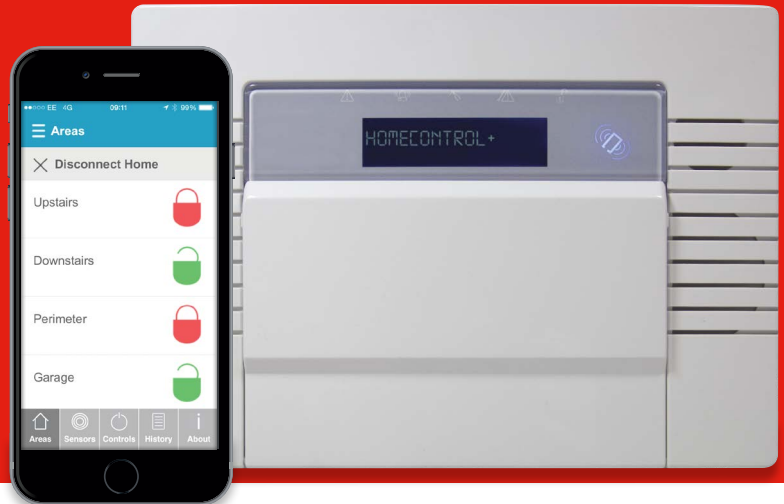

Viewing Your Home

By adding the HomeControl+ Cameras to your system you can view live HD video streams of your home, garage or garden from anywhere in the world. Simply open your HomeControl+ App and through the internal pan and tilt or external static video cameras, you can check on an elderly relative, your pets or just look in on your property whenever you want.

Independent Areas

These provide easier control of outbuildings, garages and sheds, as they allow you to set and unset areas of the system in isolation rather than as a whole.

To view the HomeControl+ system in action scan here with your smart device

www.vimeo.com/143274632

HomeControl+

The HomeControl+ system can be easily installed in new builds or existing houses with minimal fuss and disruption, thanks to its innovative two-way wireless technology. No wires to run or hide means that it is also an ideal solution for newly decorated homes or listed buildings.

- Grade 2 security system
- Up to 64 wireless peripherals
- Up to 34 wired peripherals
- Up to 2 wired bells
- Up to 80 individual user codes
- HomeControl+ App on iOS & Android

Wireless Peripherals Available for HomeControl+