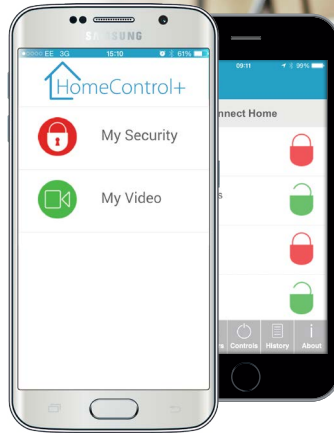

Control your home
from anywhere

 HomeControl+

DC
SOLUTIONS

The future of wireless security

The award-winning security technology, now with an App.

Control Your Home Security From Anywhere In The World

With the HomeControl+ App linked with the PylonixCloud, you can set and unset your system, watch live video streaming, get system status and receive notification of any event in the palm of your hand from anywhere.

Available on Android™ from the Google Play store, and on iOS™ from the Apple App store.

Power Saving Peripherals

Each wireless device on the system 'sleeps' to conserve battery power when the system is not active. When the battery is running low the device will inform you of when it is time to replace the battery. This ensures that the system is always kept operational.

Methods of Setting/Unsetting

You can set or unset your security system in a number of different ways; via the HomeControl+ App on your smart device, from a remote keyfob, by entering a code on a keypad or by presenting a prox tag to a reader.

Viewing Your Home

By adding the HomeControl+ Cameras to your system you can view live HD video streams of your home, garage or garden from anywhere in the world. Simply open your HomeControl+ App and through the internal pan and tilt or external static video cameras, you can check on an elderly relative, your pets or just look in on your property whenever you want.