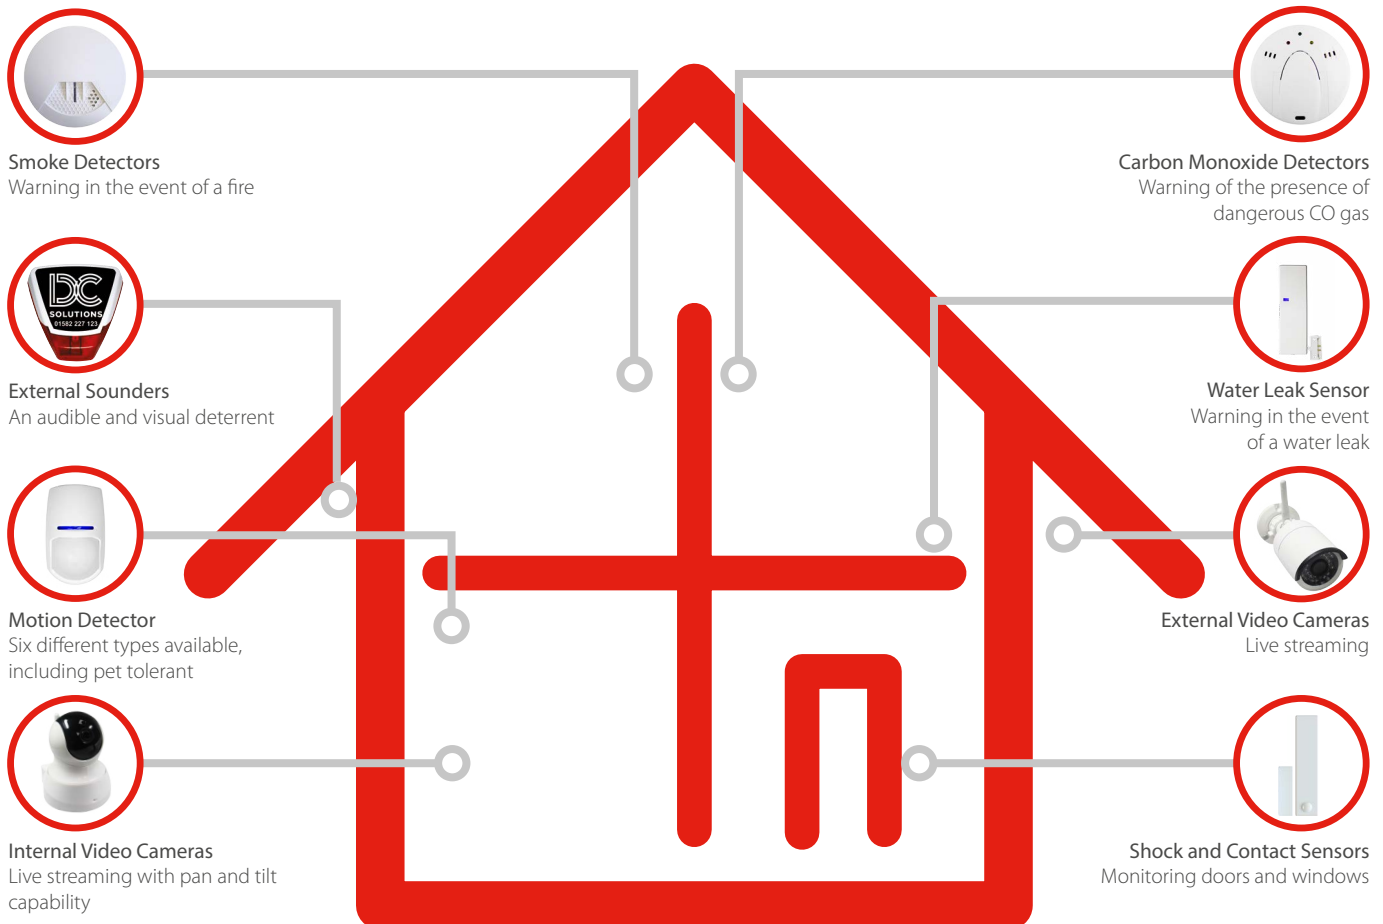

Viewing Your Home

By adding the HomeControl+ Cameras to your system you can view live HD video streams of your home, garage or garden from anywhere in the world. Simply open your HomeControl+ App and through the internal pan and tilt or external static video cameras, you can check on an elderly relative, your pets or just look in on your property whenever you want.

Independent Areas

These provide easier control of outbuildings, garages and sheds, as they allow you to set and unset areas of the system in isolation rather than as a whole.

To view the HomeControl+ system in action scan here with your smart device

www.vimeo.com/143274632

HomeControl+

The HomeControl+ system can be easily installed in new builds or existing houses with minimal fuss and disruption, thanks to its innovative two-way wireless technology. No wires to run or hide means that it is also an ideal solution for newly decorated homes or listed buildings.

- Grade 2 security system
- Up to 64 wireless peripherals
- Up to 34 wired peripherals
- Up to 2 wired bells
- Up to 80 individual user codes
- HomeControl+ App on iOS & Android

Wireless Peripherals Available for HomeControl+