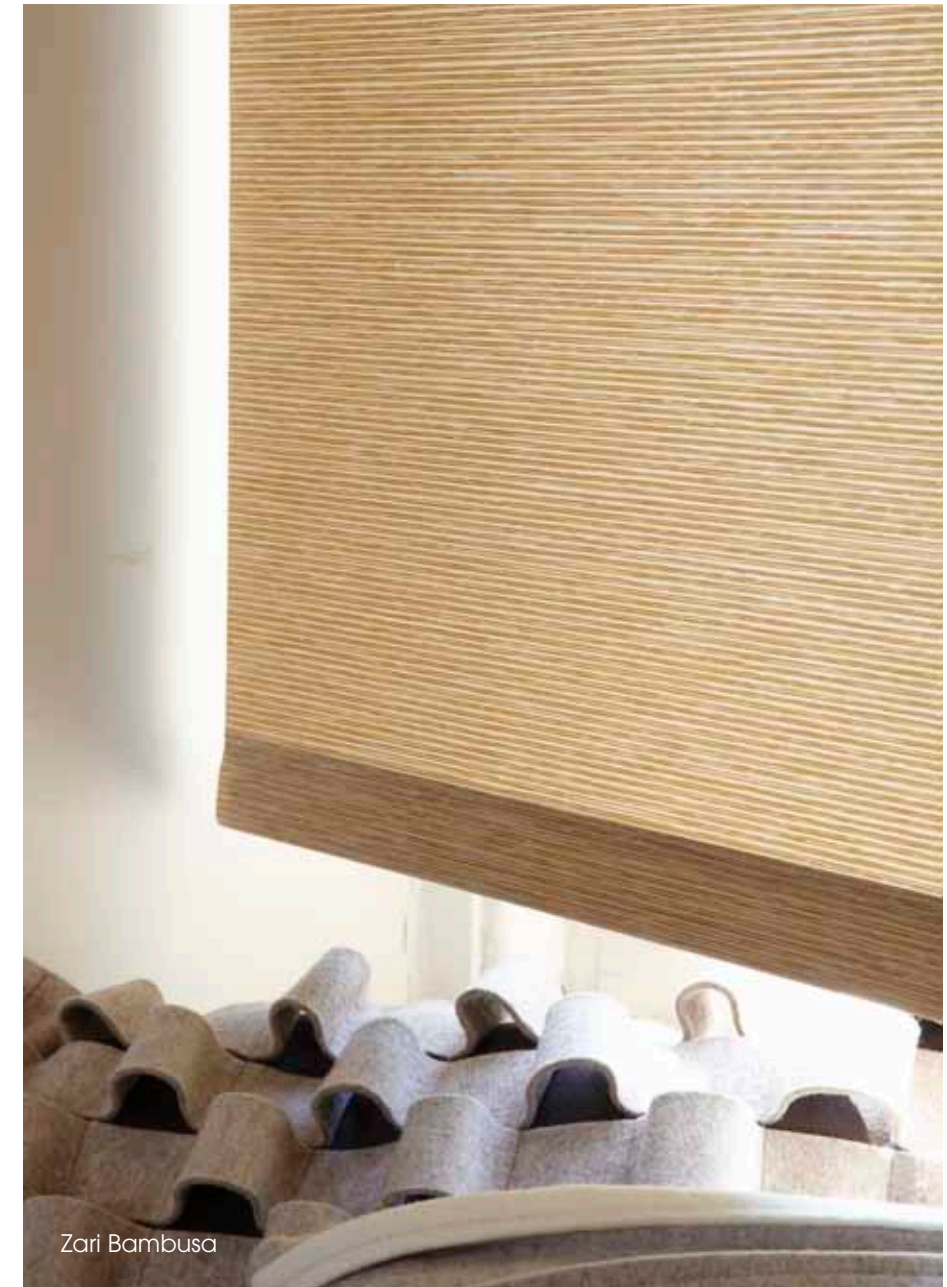

Zari Bambusa