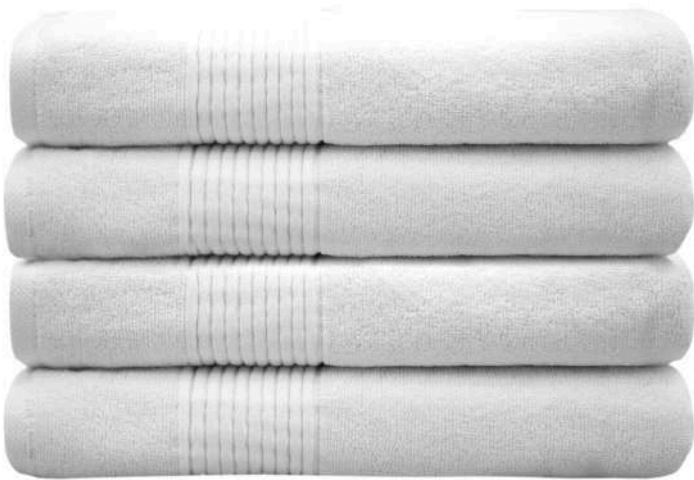

100% Cotton

- 500GSM
- Soft feeling
- Very absorbent
- Quick dry

Available sizes

- 50x100 cm
- 70x140 cm
- 100x150 cm

Available Colors

- Blue
- White
- Peach
- Dark grey
- Light Grey
- Green
- Beige
- Pink

Available Colors

- Blue
- White
- Peach
- Dark grey
- Light Grey
- Green
- Beige
- Pink

Sizes:
50x100 cm
70x140 cm
100x150 cm

JACQUARD TOWELS

TOWELS CRAFTED FROM 100% COTTON FEATURING EXQUISITE
JACQUARD BORDERS.