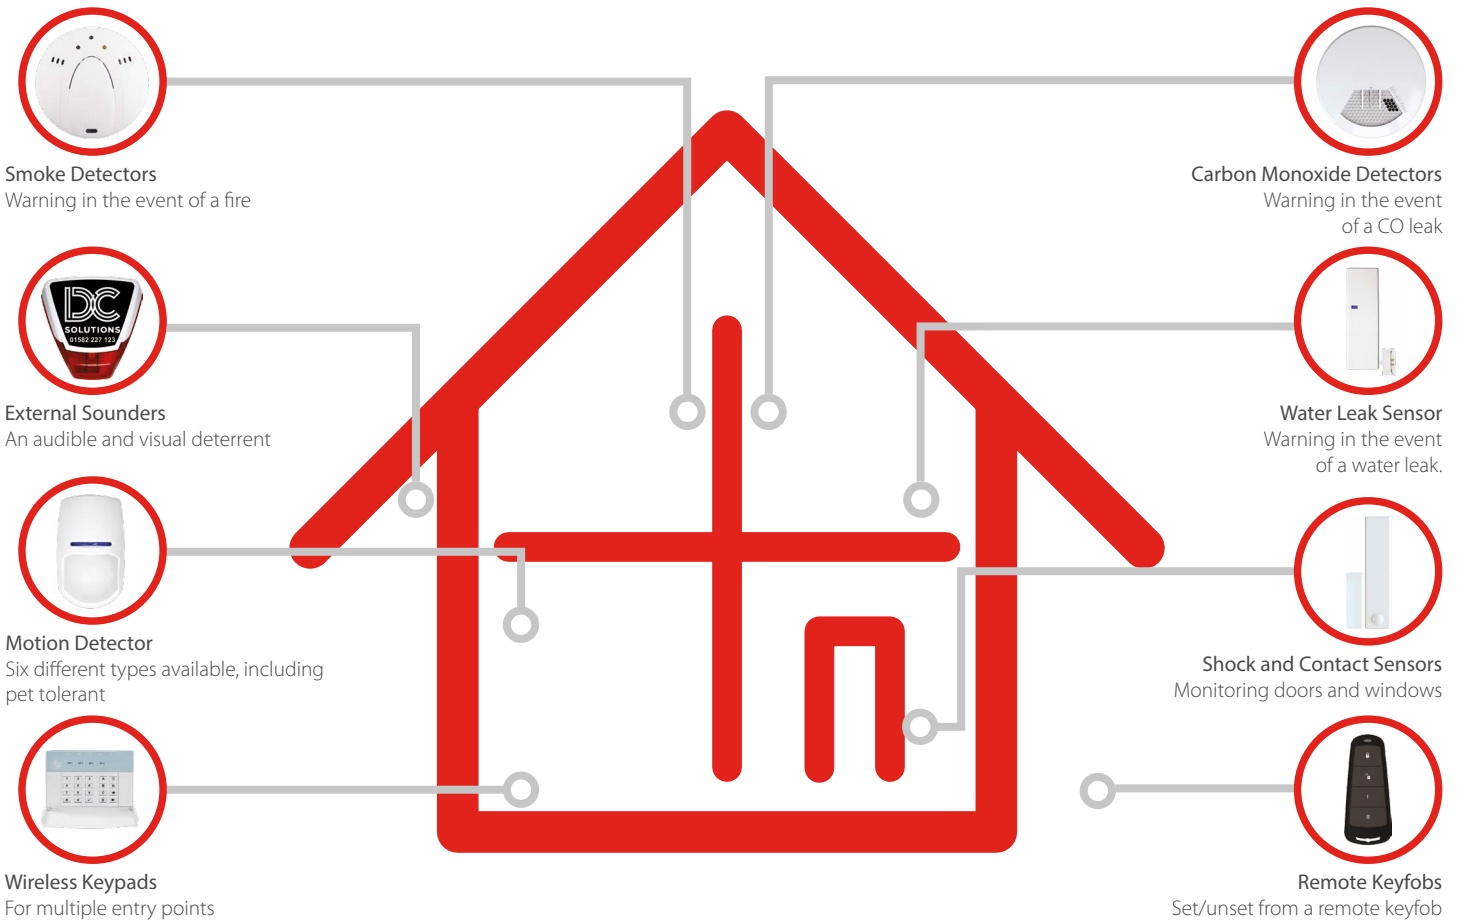

Wireless Peripherals Available for Your Home

Contact us today to find out more about
securing your home & your family

2 Winsdon Court, Luton LU1 5LZ
01582 227 123
info@mydirectconnection.co.uk
www.mydirectconnection.co.uk