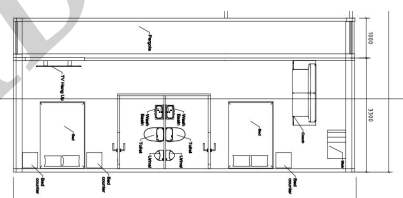

Model-7 Apple Cabin

L5800mm*W2150*H2480

DESCRIPTION	UNIT PRICE	QTY/40HC	UNIT	TOTAL AMOUNT
5800mm Apple Cabin (including Electricity and Plumbing)	US\$3,800.00	2	SET	US\$7,600
Bathroom (Toilet+washing Cabinet+shower+vent)	US\$1,150.00	2	SET	US\$2,300
Kitchen:Kitchen Cabinet(within 2 metres) +Kitchen sink	US\$550.00	2	SET	US\$1,100
5800mm Terrace(Including wood plastic flooring)	US\$1,590.00	2	SET	US\$3,180
Inland Cost and Port Charges (40FT Shipping Container Qingdao Port)	US\$800.00	1	SET	US\$800
FOB to Qingdao Port				

Model-8 Apple Cabin

L11500mm*W2150*H2480

DESCRIPTION	UNIT PRICE	QTY/40H	UNIT	TOTAL AMOUNT
11500mm Apple Cabin (including Electricity and Plumbing)	US\$6,900.00	1	SET	US\$6,900
Adding a separate bedroom(with door)	US\$170.00	1	SET	US\$170
Bathroom (Toilet+washing Cabinet+shower+vent)	US\$1,150.00	1	SET	US\$1,150
Kitchen Cabinet(within 3 metres) +Kitchen sink	US\$800.00	1	SET	US\$800
11500mm Terrace(Including wood plastic flooring)	US\$3,150.00	1	SET	US\$3,150
Inland Cost and Port Charges (40FT Shipping Container Qingdao Port)	US\$800.00	1	SET	US\$700
FOB to Qingdao Port				US\$12,870

Model-9 Apple Cabin

L11500mm*W2200*H2480

DESCRIPTION	UNIT PRICE	QTY/40H	UNIT	TOTAL AMOUNT
11500mm Apple Cabin (including Electricity and Plumbing)	US\$6,900.00	2	SET	US\$13,800
Adding a separate bedroom(with door)	US\$170.00	2	SET	US\$340
Bathroom (Toilet+washing Cabinet+shower+vent)	US\$1,150.00	3	SET	US\$3,450
Kitchen:Kitchen Cabinet(within 3 metres) +Kitchen sink	US\$1,000.00	1	SET	US\$1,000
11500mm Terrace(Including wood plastic flooring)	US\$3,150.00	1	SET	US\$3,150
Uncovered terrace(Including stone plastic flooring)	US\$380.00	1	SET	US\$380
Welded railings	US\$20.00	1	M	US\$20
Glass railing	US\$80.00	1	M	US\$80
Spiral Staircase	US\$1,000.00	1	SET	US\$1,000
Inland Cost and Port Charges (40FT Shipping Container Qingdao Port)	US\$850.00	1	SET	US\$850
Freight to Qingdao Port				