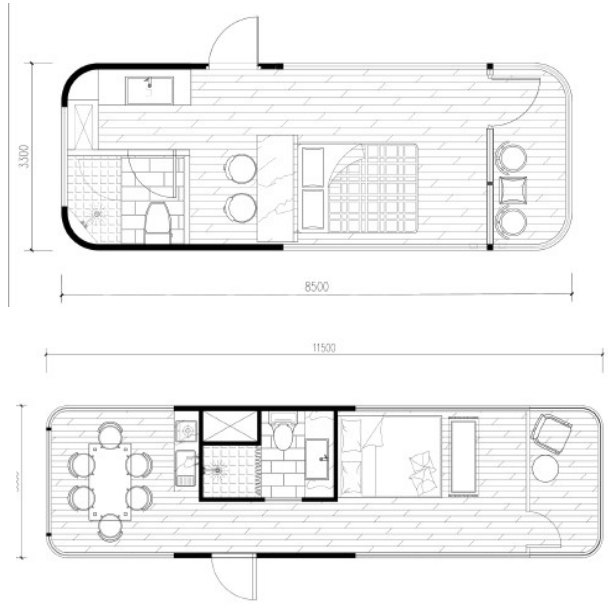

Model-6 W5/W7 Space Capsule

L8500mm/11500mm*W3000mm*H3000mm

DESCRIPTION	UNIT PRICE	QTY/40FR	UNIT	TOTAL AMOUNT
W5 8500mm Space Capsule	US\$18,500.00	1	SET	US\$18,500
W7 11500mm Space Capsule	US\$23,500.00	1	SET	US\$23,500
Inland Cost and Port Charges (40FT Shipping Container Qingdao Port)	US\$900.00	1	SET	US\$900
FOB to Qingdao Port				

Model-7 Apple Cabin

L5800mm*W2150*H2480

DESCRIPTION	UNIT PRICE	QTY/40HC	UNIT	TOTAL AMOUNT
5800mm Apple Cabin (including Electricity and Plumbing)	US\$3,800.00	2	SET	US\$7,600
Bathroom (Toilet+washing Cabinet+shower+vent)	US\$1,150.00	2	SET	US\$2,300
Kitchen:Kitchen Cabinet(within 2 metres) +Kitchen sink	US\$550.00	2	SET	US\$1,100
5800mm Terrace(Including wood plastic flooring)	US\$1,590.00	2	SET	US\$3,180
Inland Cost and Port Charges (40FT Shipping Container Qingdao Port)	US\$800.00	1	SET	US\$800
FOB to Qingdao Port				

Model-8 Apple Cabin

L11500mm*W2150*H2480

DESCRIPTION	UNIT PRICE	QTY/40H	UNIT	TOTAL AMOUNT
11500mm Apple Cabin (including Electricity and Plumbing)	US\$6,900.00	1	SET	US\$6,900
Adding a separate bedroom(with door)	US\$170.00	1	SET	US\$170
Bathroom (Toilet+washing Cabinet+shower+vent)	US\$1,150.00	1	SET	US\$1,150
Kitchen Cabinet(within 3 metres) +Kitchen sink	US\$800.00	1	SET	US\$800
11500mm Terrace(Including wood plastic flooring)	US\$3,150.00	1	SET	US\$3,150
Inland Cost and Port Charges (40FT Shipping Container Qingdao Port)	US\$800.00	1	SET	US\$700
FOB to Qingdao Port				US\$12,870