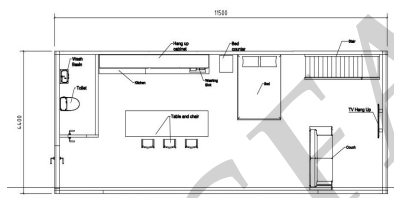

Model-7 Apple Cabin

L5800mm*W2150*H2480

DESCRIPTION	UNIT PRICE	QTY/40HC	UNIT	TOTAL AMOUNT
5800mm Apple Cabin (including Electricity and Plumbing)	US\$3,800.00	2	SET	US\$7,600
Bathroom (Toilet+washing Cabinet+shower+vent)	US\$1,150.00	2	SET	US\$2,300
Kitchen:Kitchen Cabinet(within 2 metres) +Kitchen sink	US\$550.00	2	SET	US\$1,100
5800mm Terrace(Including wood plastic flooring)	US\$1,590.00	2	SET	US\$3,180
Inland Cost and Port Charges (40FT Shipping Container Qingdao Port)	US\$800.00	1	SET	US\$800
FOB to Qingdao Port				

Model-8 Apple Cabin

L11500mm*W2150*H2480

DESCRIPTION	UNIT PRICE	QTY/40H	UNIT	TOTAL AMOUNT
11500mm Apple Cabin (including Electricity and Plumbing)	US\$6,900.00	1	SET	US\$6,900
Adding a separate bedroom(with door)	US\$170.00	1	SET	US\$170
Bathroom (Toilet+washing Cabinet+shower+vent)	US\$1,150.00	1	SET	US\$1,150
Kitchen Cabinet(within 3 metres) +Kitchen sink	US\$800.00	1	SET	US\$800
11500mm Terrace(Including wood plastic flooring)	US\$3,150.00	1	SET	US\$3,150
Inland Cost and Port Charges (40FT Shipping Container Qingdao Port)	US\$800.00	1	SET	US\$700
FOB to Qingdao Port				US\$12,870

Model-9 Apple Cabin

L11500mm*W2200*H2480

DESCRIPTION	UNIT PRICE	QTY/40H	UNIT	TOTAL AMOUNT
11500mm Apple Cabin (including Electricity and Plumbing)	US\$6,900.00	2	SET	US\$13,800
Adding a separate bedroom(with door)	US\$170.00	2	SET	US\$340
Bathroom (Toilet+washing Cabinet+shower+vent)	US\$1,150.00	3	SET	US\$3,450
Kitchen:Kitchen Cabinet(within 3 metres) +Kitchen sink	US\$1,000.00	1	SET	US\$1,000
11500mm Terrace(Including wood plastic flooring)	US\$3,150.00	1	SET	US\$3,150
Uncovered terrace(Including stone plastic flooring)	US\$380.00	1	SET	US\$380
Welded railings	US\$20.00	1	M	US\$20
Glass railing	US\$80.00	1	M	US\$80
Spiral Staircase	US\$1,000.00	1	SET	US\$1,000
Inland Cost and Port Charges (40FT Shipping Container Qingdao Port)	US\$850.00	1	SET	US\$850
Freight to Qingdao Port				