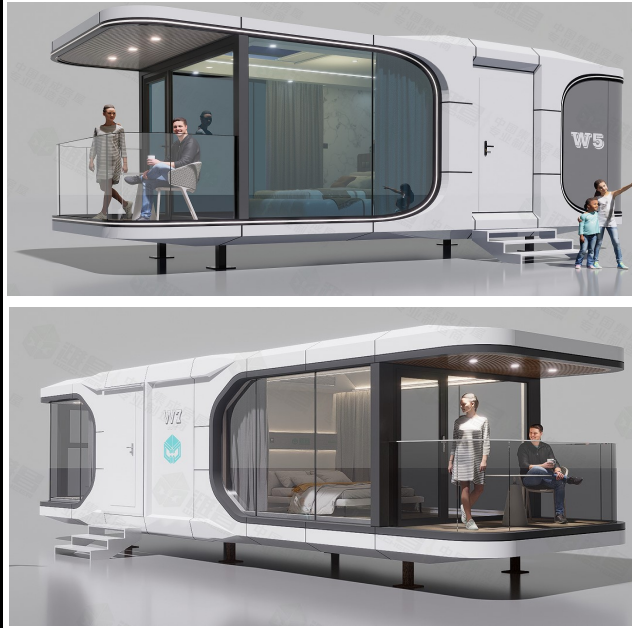

Model-6 W5/W7 Space Capsule

L8500mm/11500mm*W3000mm*H3000mm

DESCRIPTION	UNIT PRICE	QTY/40FR	UNIT	TOTAL AMOUNT
W5 8500mm Space Capsule	US\$18,500.00	1	SET	US\$18,500
W7 11500mm Space Capsule	US\$23,500.00	1	SET	US\$23,500
Inland Cost and Port Charges (40FT Shipping Container Qingdao Port)	US\$900.00	1	SET	US\$900
FOB to Qingdao Port				

Model-7 Apple Cabin

L5800mm*W2150*H2480

DESCRIPTION	UNIT PRICE	QTY/40HC	UNIT	TOTAL AMOUNT
5800mm Apple Cabin (including Electricity and Plumbing)	US\$3,800.00	2	SET	US\$7,600
Bathroom (Toilet+washing Cabinet+shower+vent)	US\$1,150.00	2	SET	US\$2,300
Kitchen:Kitchen Cabinet(within 2 metres) +Kitchen sink	US\$550.00	2	SET	US\$1,100
5800mm Terrace(Including wood plastic flooring)	US\$1,590.00	2	SET	US\$3,180
Inland Cost and Port Charges (40FT Shipping Container Qingdao Port)	US\$800.00	1	SET	US\$800
FOB to Qingdao Port				