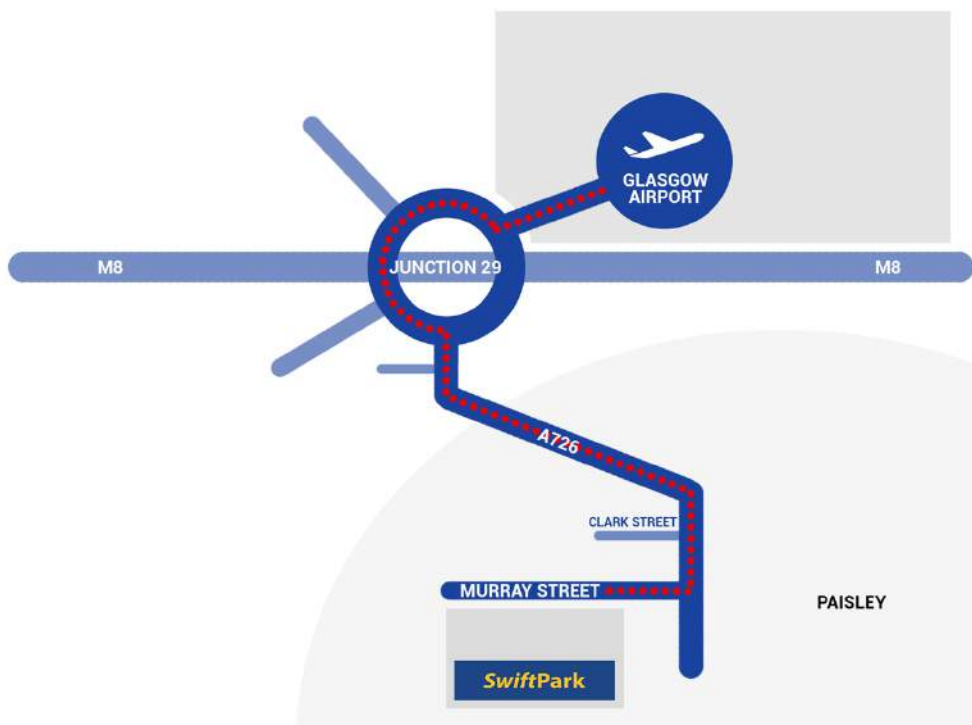

SwiftPark

DIRECTIONS

West Bound M8 From Glasgow

Go past Glasgow airport junction 28 and stay in middle lane

At junction 29, take the A726 exit to Paisley

At the roundabout, take the 1st exit onto A726

After approx 1 mile turn right onto Murray Street

Destination will be on the Left at the end of road

Eastbound M8 from Greenock/ Erskine Bridge

Exit at JUNCTION 29 and take the THIRD EXIT on the roundabout, sign posted Paisley A726

After Approx 1 mile turn right onto Murray Street

Destination will be on the Left at the end of road

A737 from Johnstone/ Beith/ Irvine

On the A737 take the exit signposted for Paisley/ Greenock/ Glasgow Airport

At the roundabout take the FOURTH EXIT sign posted Paisley A726

After approx 1 mile turn right onto Murray Street

Destination will be on the Left at the end of road