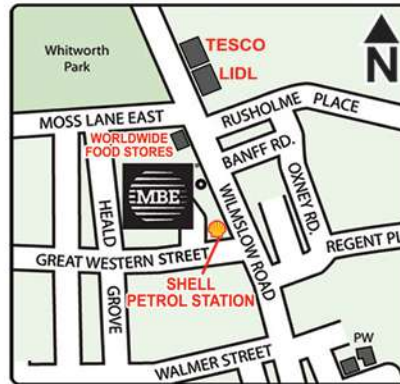

Free Parking available in front of the shop & pay car park at the rear.

Opening Hours

Mon - Fri | 9:00am - 5:30pm Sat | 10:00am - 4:00pm
Sun | CLOSED

www.mbe.co.uk/manchesterrusholme

MAIL BOXES ETC.®