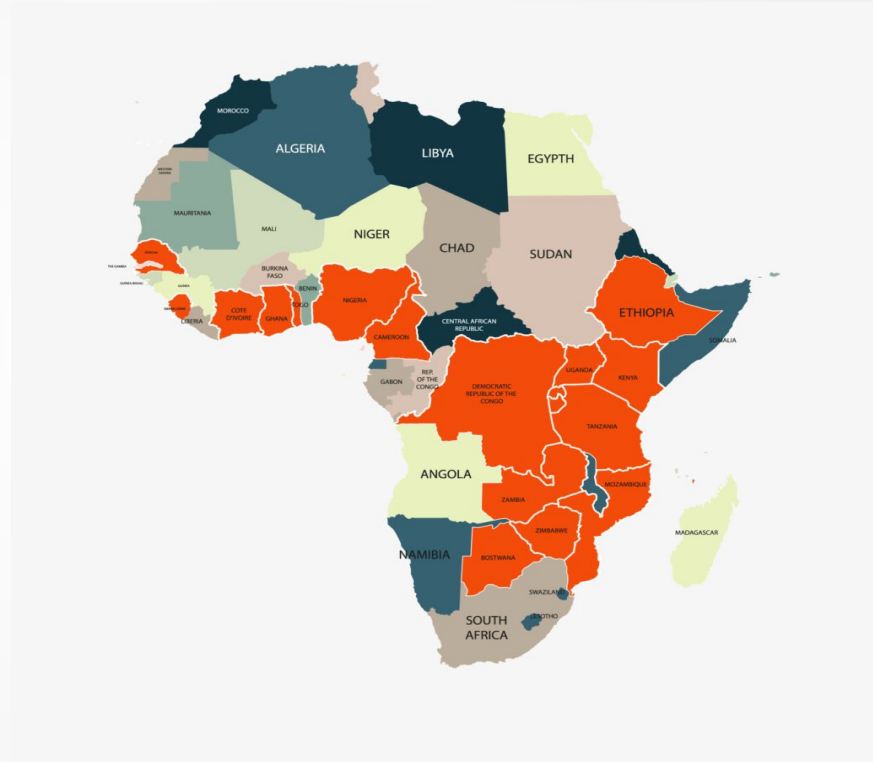

PROJECT BUSINESS

Newmatic appliances have been providing a combined and highest quality and energy saving products from range hood to sinks and mixers.

With a strong and qualified team offering you superior after sales services with a response time of not more than 48 hours.

The project sets with upgrading options.

Look no further call us today and leave the rest to us hotline. +254711112744 email. info@newmatic.co.ke